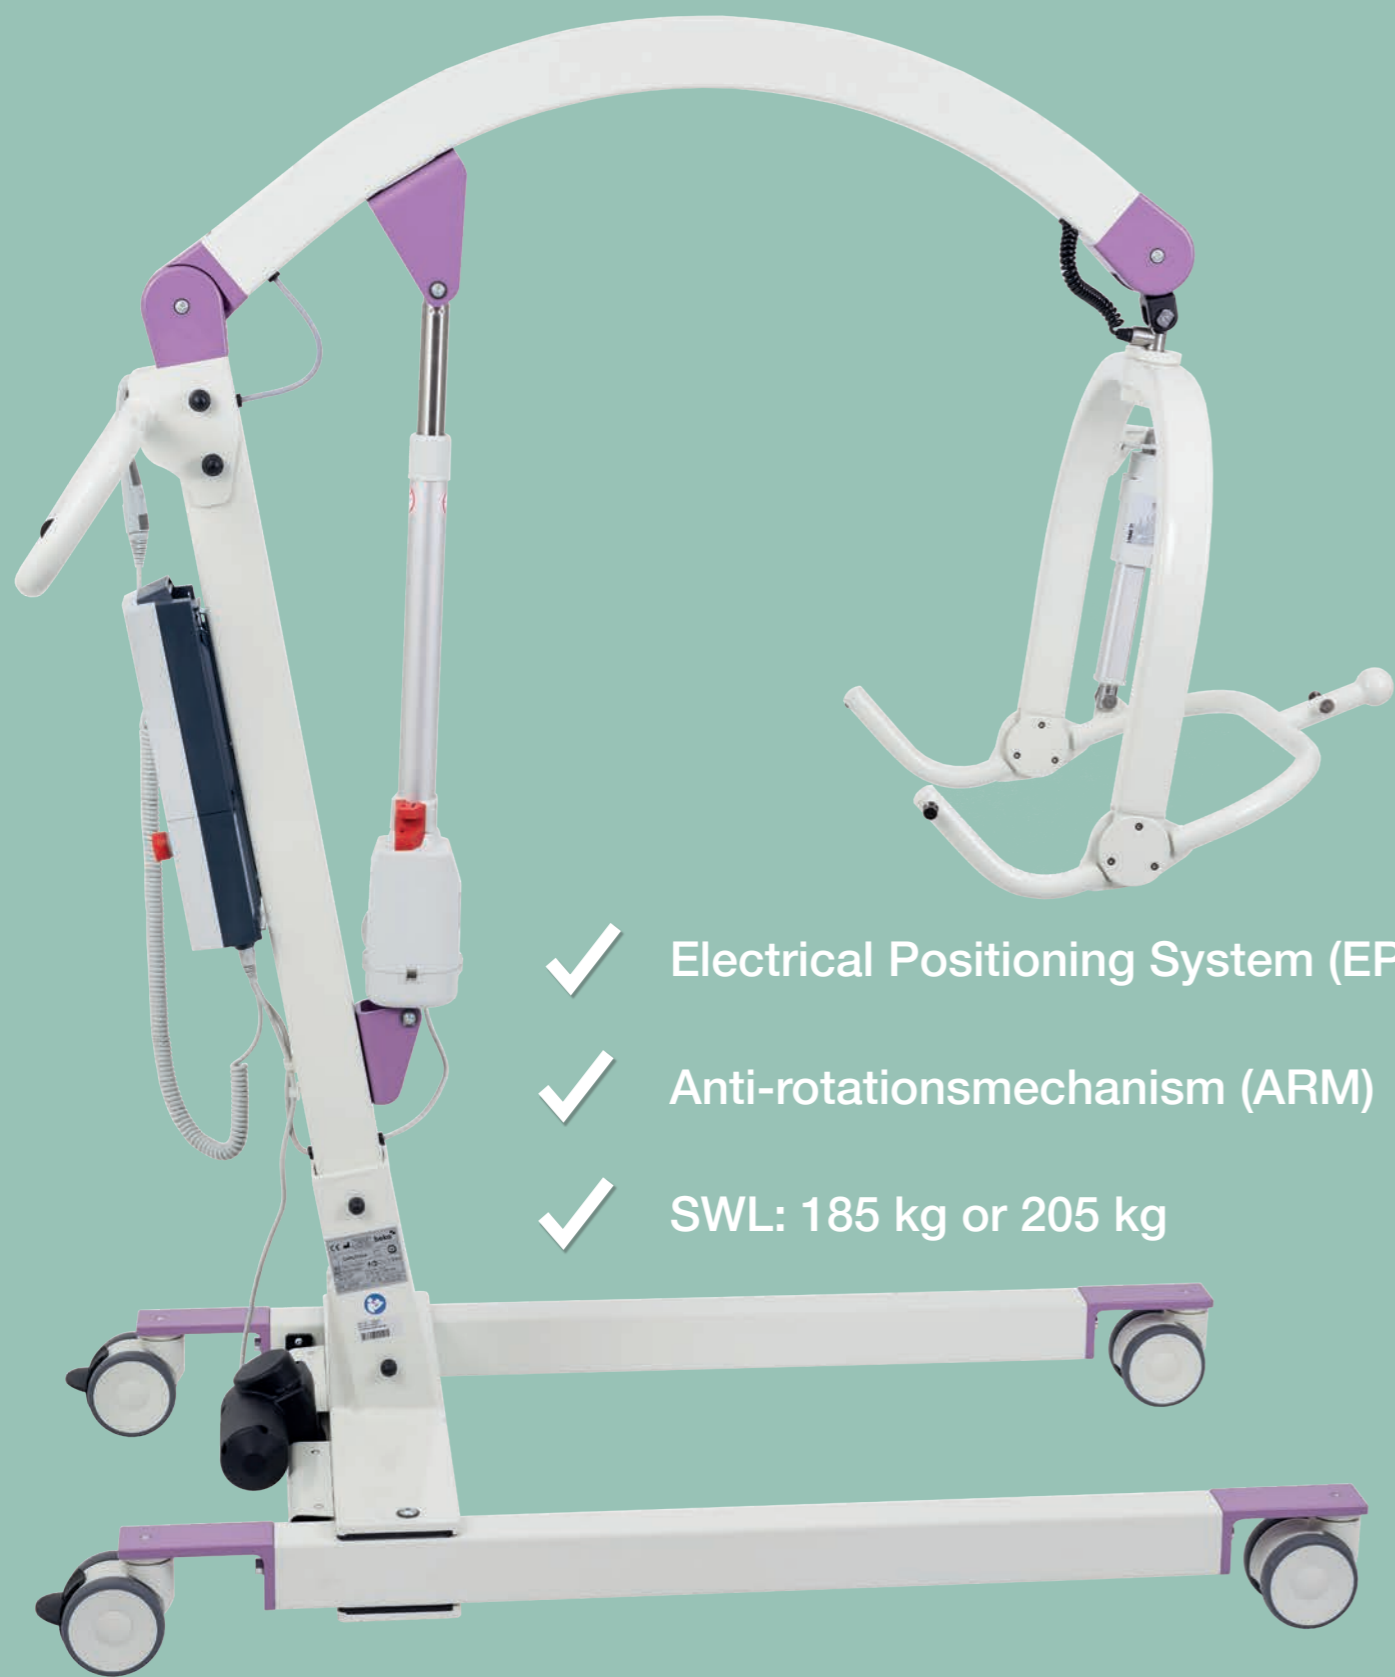

CARLO Trend, Model EP

beka DIFFERENT
BY DESIGN

Benefits for your nursing staff and your residents ...

- ✓ Carrier frame and lifting column made out of aluminium and steel
- ✓ Extra light and easy to manoeuvre
- ✓ High-quality lockable double castors
- ✓ Electrical height adjustment and electrically spreadable carrier frame
- ✓ 4-point sling spreader bar can be lowered to the floor
- ✓ No unsettling pendular or rotational movements during lifting and transferring thank to patented anti-rotation mechanism (ARM)
- ✓ Can easily pass underneath both bath tubs and care beds
- ✓ Hand control with display of the battery charge status
- ✓ Working in an ergonomic and health-orientated manner, as no manual lifting is required
- ✓ 4-point sling spreader bar
- ✓ Battery and charger are compatible with all BEKA Hospitec hoists!
- ✓ Large choice of comfortable loop slings of different sizes
- ✓ Also available with patient scale

- ✓ Electrical Positioning System (EPS)
- ✓ Anti-rotationsmechanism (ARM)
- ✓ SWL: 185 kg or 205 kg

Technical data	Modell EP 185	Modell EP 205
Carrier frame (length/height)	1.290 mm / 125 mm	1.290 mm / 125 mm
Inner width (closed/spread)	540 mm / 1.040 mm	540 mm / 1.040 mm
Outer width (closed/spread)	700 mm / 1.180 mm	700 mm / 1.180 mm
Total width of the lift (carrier frame closed)	700 mm	700 mm
Lifting range	1.400 mm	1.400 mm
Max. patient weight	185 kg	230 kg
SWL	185 kg	230 kg
Drive	24V LINAK drive	24V LINAK drive

Accessories / Options

Patient scale	
Transfer slings with loops (available in different sizes, standard size S-XXL)	
Bathing slings with loops (available in different sizes, standard size S-XXL)	
Toilet slings with loops (available in different sizes, standard size S-XL)	
Soft slings with loops (available in different sizes, standard size S-XL)	
Spare battery 24 V	
External wall charging unit	