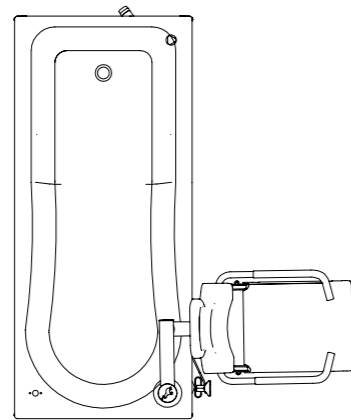

Lifting column right

Removeable transfer seat system for COMPACT & COMPACT plus

With the optional trolley for the transfer seat of the COMPACT and COMPACT plus, the resident can be driven directly to the bath in the transfer seat. Here the seat is hooked into the lifting column and the chassis is removed. Your resident can now be easily and safely lifted into the bathtub.

- ✓ Seamless transition between transfer and bathing
- ✓ Use without an additional lifter
- ✓ Optional: transfer seat with care opening