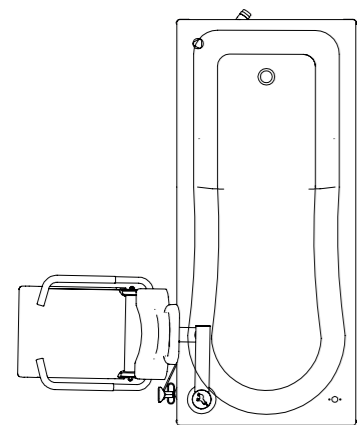

Configuration options

	COMPACT Fixed height Care bath with transfer seat	COMPACT plus Height adjustable Care bath with transfer seat	COMPACT solo Height adjustable Care bath
Lifting column for seat system on the left or right side*	✓	✓	
Length Tub Body 1.600 or 1.700 mm	✓	✓	✓
Fixed or detachable seating system	✓	✓	

* Lifting column left

Lifting column right

Removeable transfer seat system for COMPACT & COMPACT plus

With the optional trolley for the transfer seat of the COMPACT and COMPACT plus, the resident can be driven directly to the bath in the transfer seat. Here the seat is hooked into the lifting column and the chassis is removed. Your resident can now be easily and safely lifted into the bathtub.