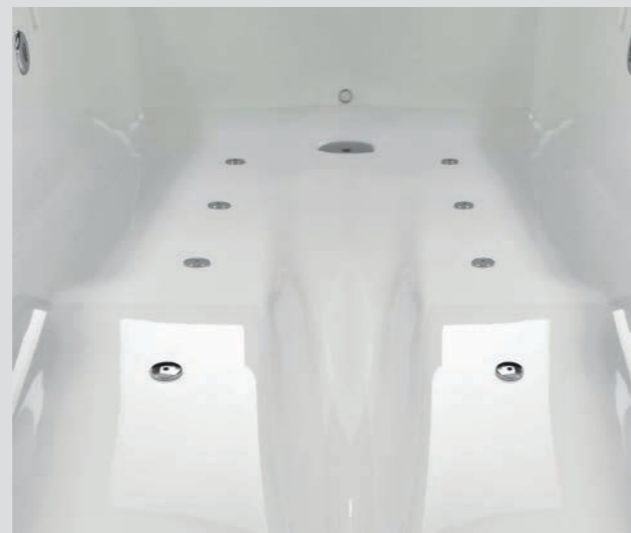

## Functionality meets wellness.

The AVERO Premium plus lifting bathtub was developed in close cooperation with nurses and occupational therapists. The ergonomic tub body with the lowered foot area and high-quality materials enable a relaxation bath with a wellness character. The tub body and the foot construction allow the use of all modern care lifts on the market.

The AVERO Premium plus stands freely in the room without anchoring to the floor and is therefore freely accessible from 3 sides. A control panel with symbols prevents incorrect operation and simplifies the work of the nursing staff. Available in different bath lengths as model 175 or model 190.

Operating panel with temperature display

Accessible from 3 sides with all modern lifters

Great arm and shoulder room

The lowered foot area supports ergonomic lying and prevents slipping

Large armrests with high quality handles offer safety and comfort to bathers

## ✓ Lowered foot area & special back profile

The lowered leg area offers bathers reliable support. Together with the distinctive armrests and the molded back profile, the components form the basis for the ergonomic tub body. This ensures a relaxed and safe bathing process with sufficient hold, especially when used with seat lifts.